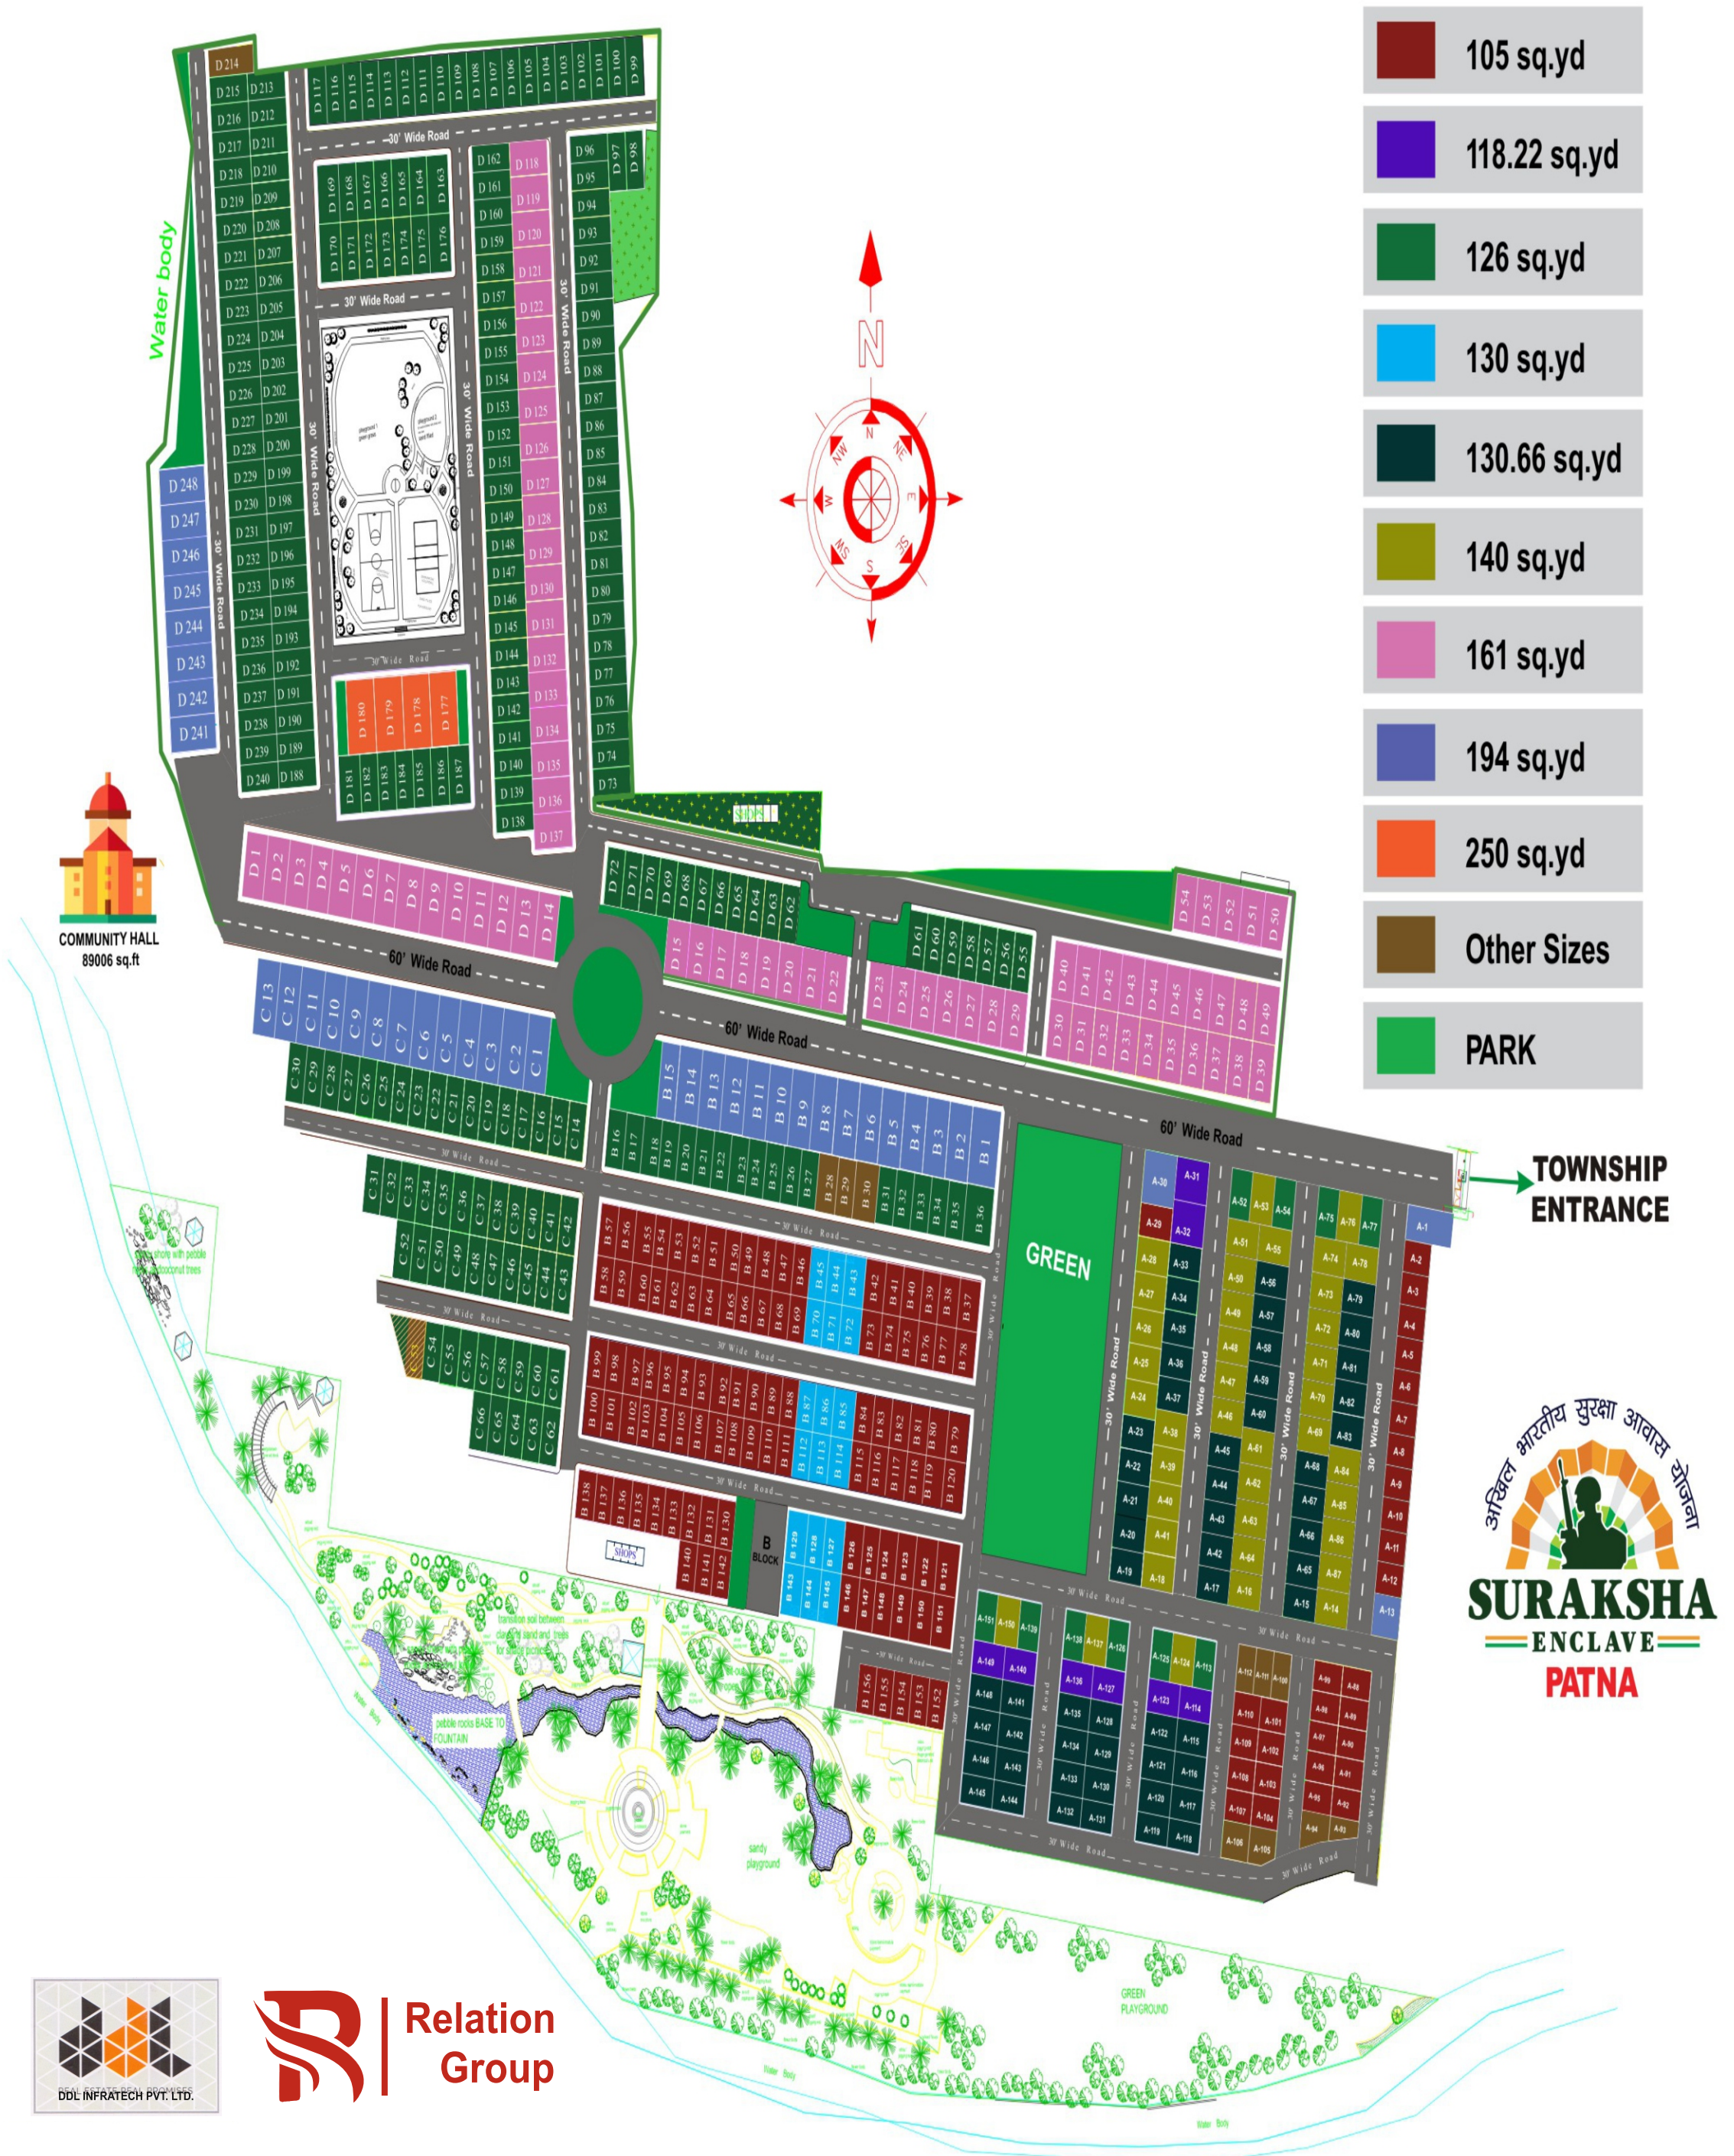

2D LAYOUT OF PATNA SURAKSHA ENCLAVE

- 105 sq.yd
- 118.22 sq.yd
- 126 sq.yd
- 130 sq.yd
- 130.66 sq.yd
- 140 sq.yd
- 161 sq.yd
- 194 sq.yd
- 250 sq.yd
- Other Sizes
- PARK

TOWNSHIP ENTRANCE